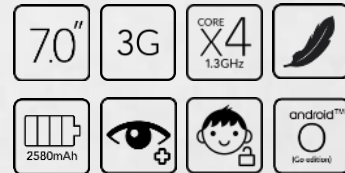

alcatel 1T7

Best pocketable

THE BEST
EXPERIENCE AT
A **TINY PRICE**

DESIGN

Dimensions: 189.5 x 111 x 9.15mm
Weight: 245g
Side keys: 2 (1 for power, 1 for volume)
Finish: Matt texture
Colors available: Prime Black, Bluish black

DISPLAY

7.0" TFT 600x1024 pixels
TFT 16M color display
Capacitive touch screen
Multi-touch 5 points

CAMERA

Back: 2MP (Interpolated to 5MP)
Image sensor: GC2385, sensor size: 1/5, sensor pixel size: 1.65*1.65, Lens aperture size: F2.8, FOV: 61.5°, #elements: 2P, Digital zoom: x 4, Video capture (resolution@fps): 720p 30fps, Video Playback: 1080p 30fps, HDR
Front: 0.3MP (Interpolated to 2MP)
Image sensor: GC030A, sensor size: 1/10, sensor pixel size: 2.25*2.25um, lens aperture size: F2.8, FOV: 64°, #elements: 2P, Video capture: VGA@30fps

MEMORY

Internal memory: 8GB ROM+ 1GB RAM
(Compatible to 16 + 1 GB)
End user memory: 5.5GB
External storage capability up to 128GB

CONNECTIVITY

2G Quadband GSM 850 / 900 / 1800 / 1900MHz
3G Bands 850/900/1900/2100MHz
2G data: GPRS/EDGE
3G data: HSPA (21Mbps/UL: 5.7Mbps)
Wi-Fi 802.11 b/g/n, Wi-Fi Direct
GPS, Bluetooth 4.2, FM radio (RDS)
Single SIM

FEATURES

OS: Android™ Oreo™ (Go edition)
Chipset MT8321A/D (Quad-core 1.3GHz)
G sensor, Kids Mode

9009G

Prime Black

Bluish Black